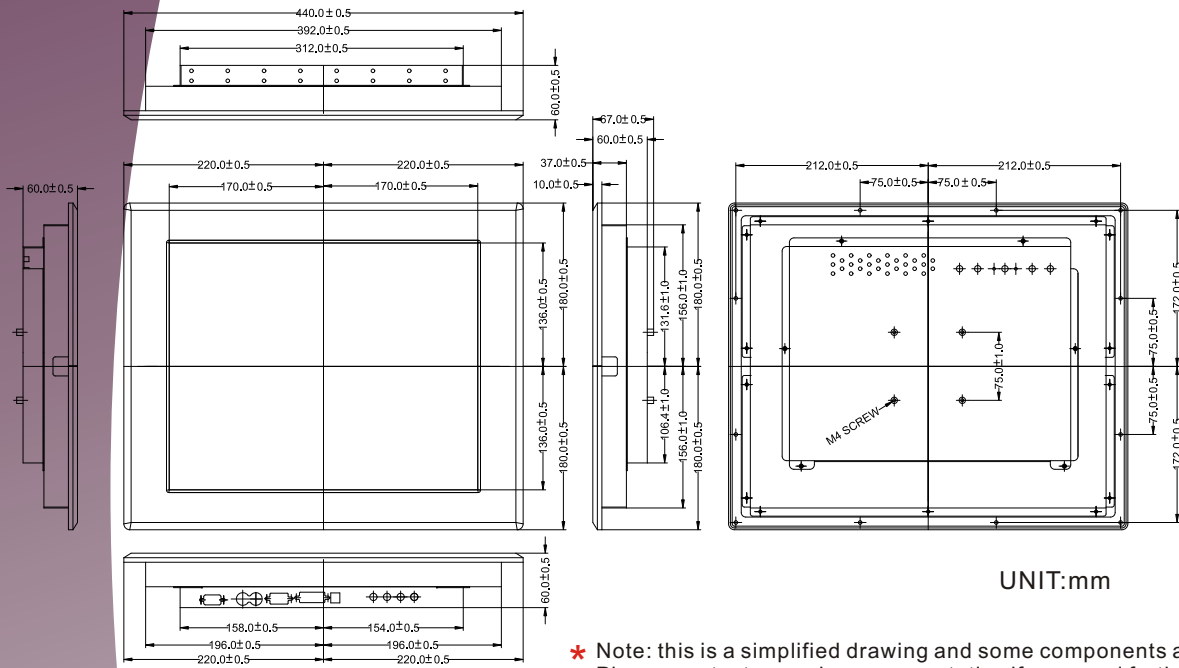

### Specifications

**RoHS**  
COMPLIANT  
2002/95/EC

|                                |                                 |
|--------------------------------|---------------------------------|
| Model Name                     | S17L500-IPM1                    |
| Viewable Size Image            | 17"                             |
| Active Display Area(mm)        | 337.92(H)x270.34(V)             |
| Pixel Pitch(mm)                | 0.264(H)x0.264(V)               |
| Number of Pixels               | 1280x1024                       |
| Contrast Ratio                 | 800:1(typ.)                     |
| Display Color                  | 16.7M(6bits+FRC)                |
| Brightness(cd/m <sup>2</sup> ) | 300(typ.)                       |
| Viewing Angle(CR>=10)          | -80~80(H);-80~80(V)             |
| Synchronization Range          |                                 |
| Horizontal/Vertical            | 31.5~80.0KHz/60~75Hz            |
| Recommended Resolution         | 1280x1024@60Hz, 75Hz            |
| Signal Connector               | 15 pin D-Sub                    |
| Power Source                   | AC100~240V, Universal, ±10%     |
| Power Consumption              | 32W typical, normal operation   |
| Power Management               | VESA DPMS Compliant             |
| Plug & Play                    | VESA DDC 1/2B                   |
| Optional Video Input           | S-Video, Composite              |
| Optional DVI Input             | Yes                             |
| Optional Touch Screen          | Resistive, Capacitive, SAW*, IR |

### Mechanical Drawing

### Mechanical Drawing

10 mm front bezel with Capacitive Touch, SAW Touch, IR Touch