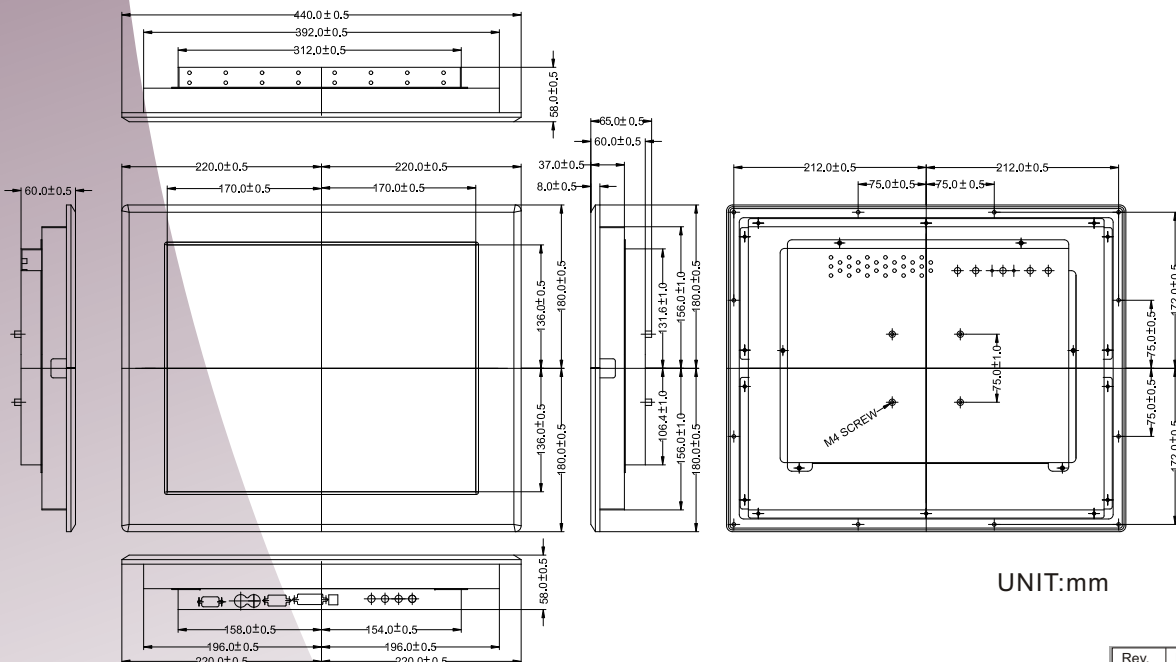

Mechanical Drawing

8 mm front bezel with Resistive Touch, Glass

Rev.	Reasons	Revised Date
1.0	First release	Feb-15-11
1.1	Drawing change	Aug-31-11